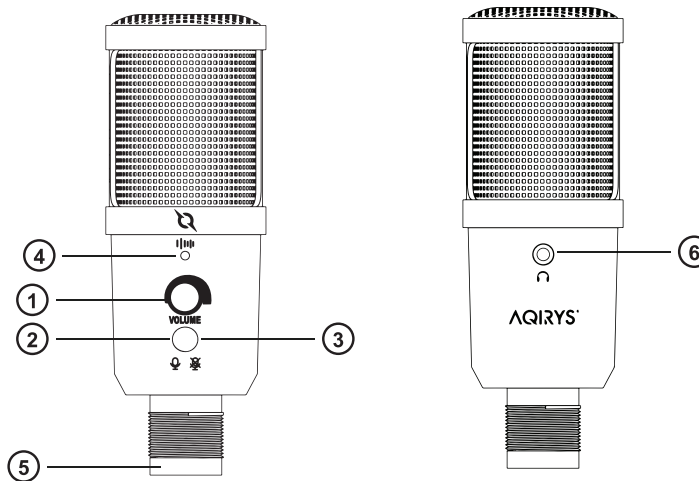

Quick Start Guide

Prezentarea Microfonului

Microphone Overview